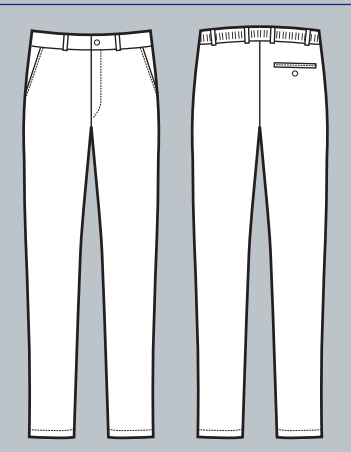

**063679
PANTALONE SEATTLE**

NEW

97% cotton • 3% spandex
210 gr/m²
tg. 40 • 42 • 44 • 46 • 48
50 • 52 • 54 • 56 • 58 • 60
NERO

**063679A EXTRA LARGE 3XL
063679B EXTRA LARGE 4XL
063679C EXTRA LARGE 5XL**

**SUPER
STRETCH**