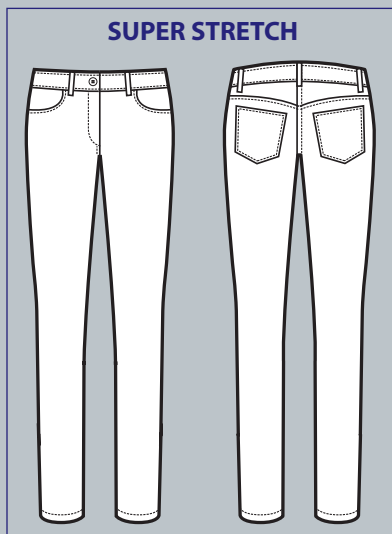

PANTALONE DONNA SHORT LEGGINGS

024620
SHORT
LEGGINGS
97% cotton
3% spandex
180 gr/m²
S • M • L • XL • XXL
BIANCO

024621
SHORT
LEGGINGS
97% cotton
3% spandex
180 gr/m²
S • M • L • XL • XXL
NERO

024850
PANTALONE MARGARITA
 97% cotton
 3% spandex
 210 gr/m²
 40 • 42 • 44 • 46 • 48 • 50 • 52
 BIANCO