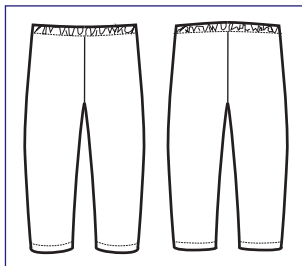

PANTALONE DONNA SHORT LEGGINGS

024620
SHORT
LEGGINGS
97% cotton
3% spandex
180 gr/m²
S • M • L • XL • XXL
BIANCO