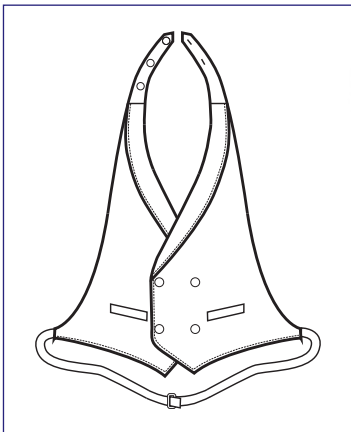

NEW

035143
DARLINGTON
100% polyester
200 gr/m²
LUREX 03

035143
DARLINGTON
100% polyester
200 gr/m²
LUREX 03