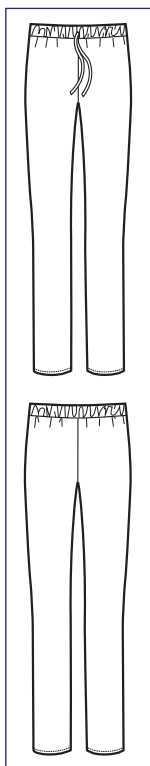

**024600
PANTAJERSEY**
97% cotton
3% spandex
180 gr/m²
S • M • L • XL • XXL
BIANCO