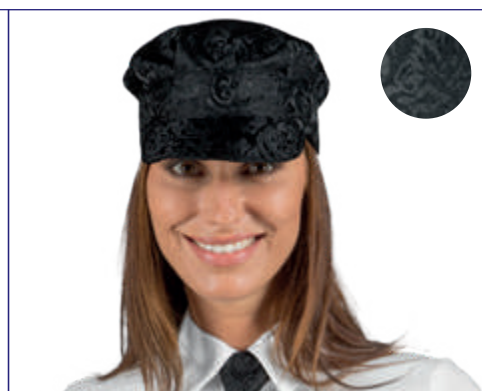

072118
100% polyester
LIVERPOOL

072183
100% polyester
OPORTO

072155
100% polyester
BALTIMORA

072119
100% polyester
LINCOLN

072108
100% polyester
GESSATO

072141
100% polyester
DAMASCO

072142
94% polyester • 6% metallic
LUREX SILVER