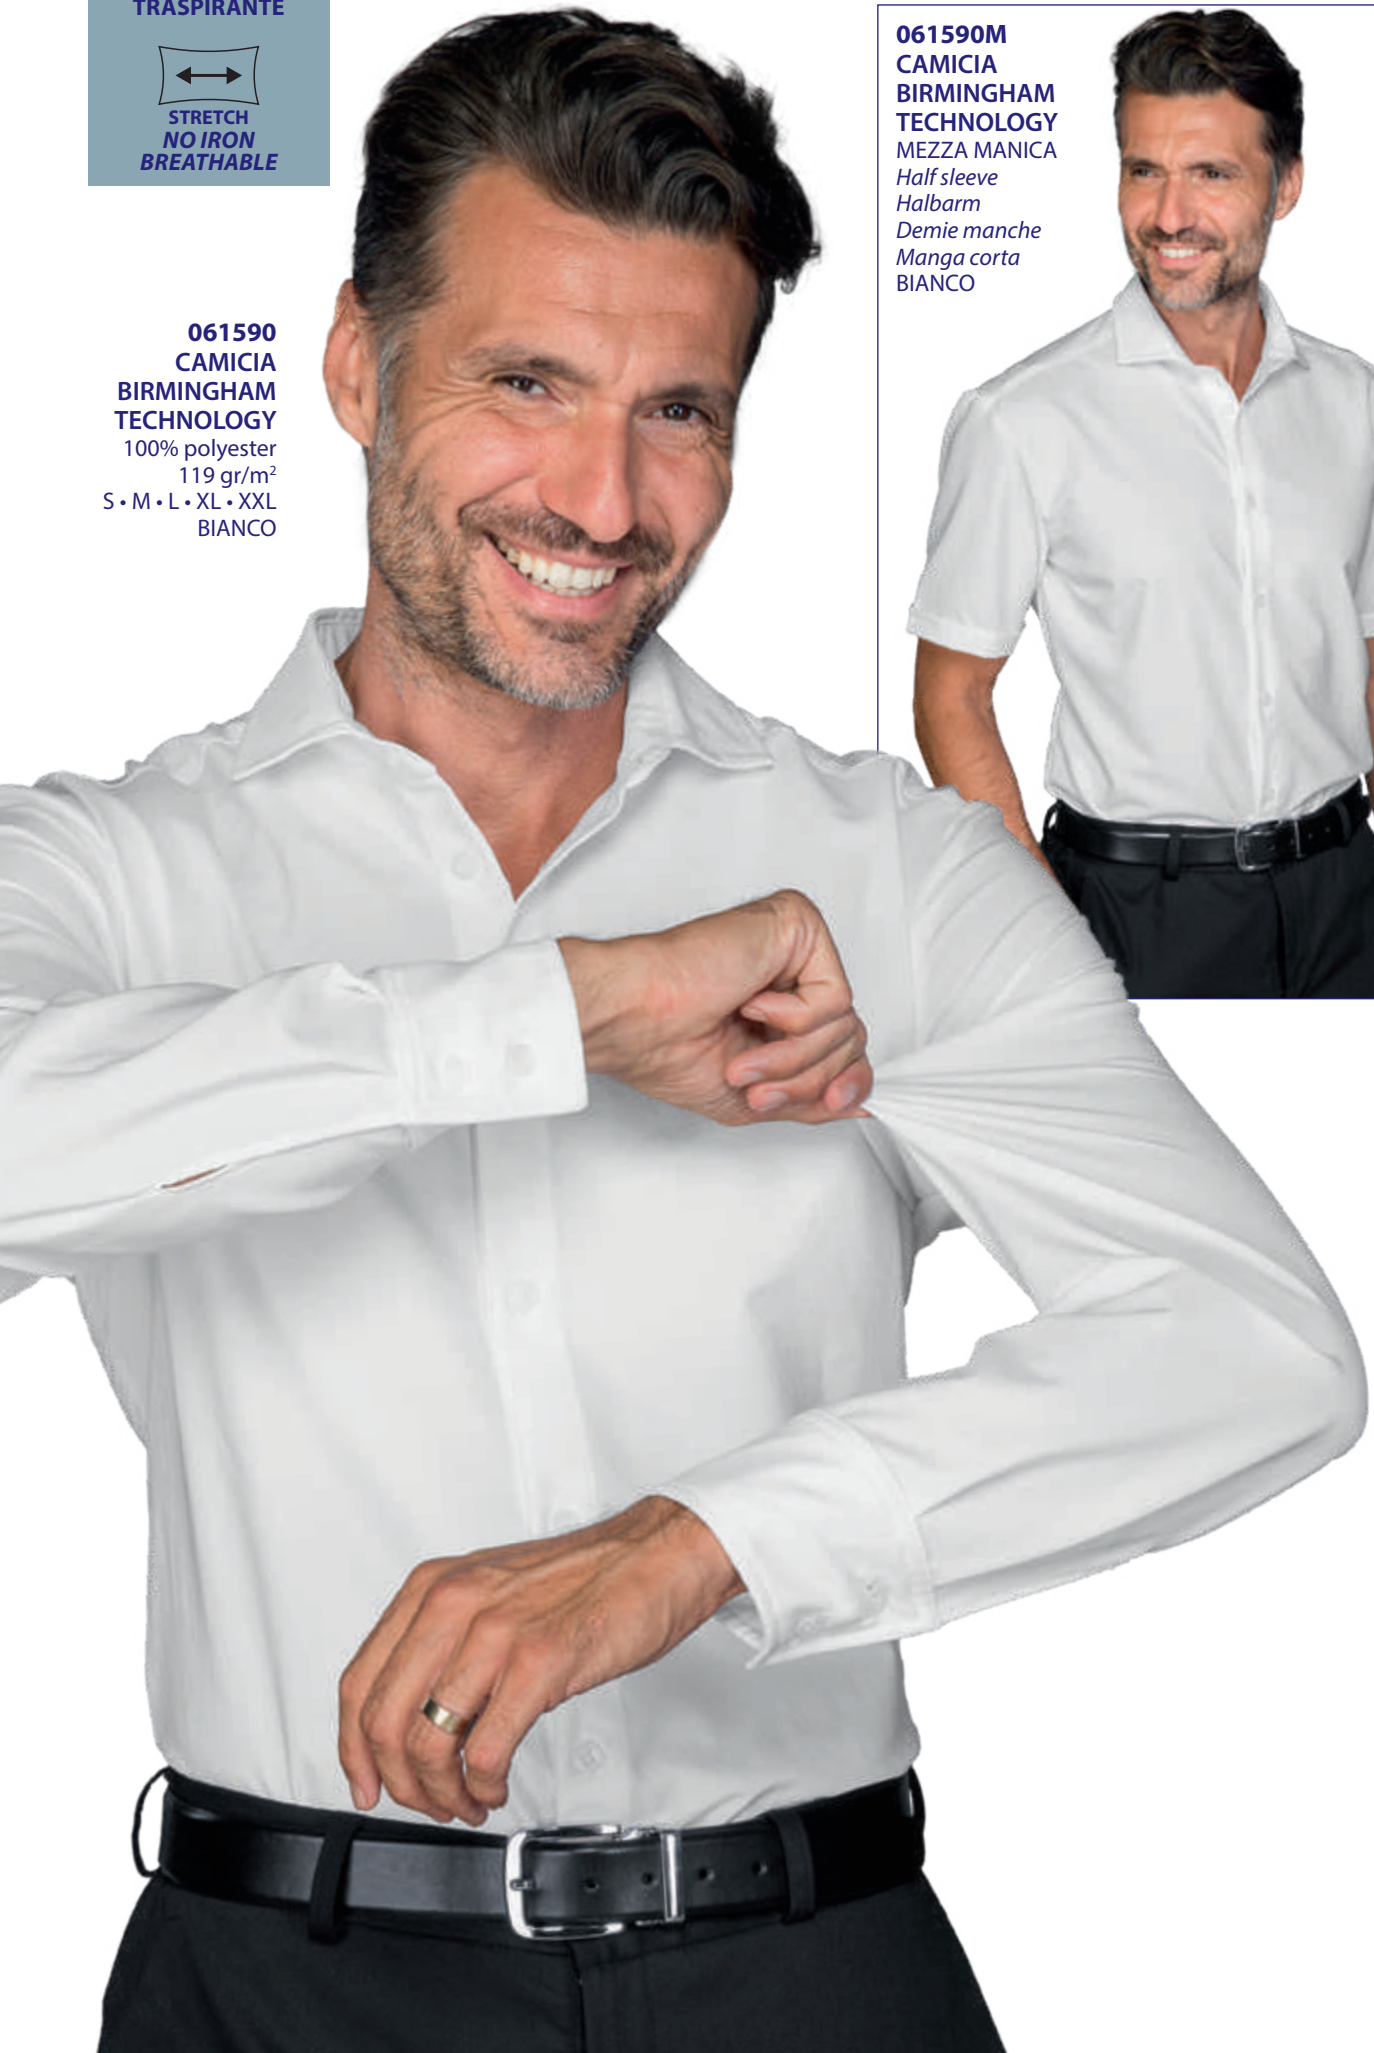

NO STIRO
TRASPIRANTE

STRETCH
NO IRON
BREATHABLE

CAMICIA UOMO BIRMINGHAM TECHNOLOGY

061590M
CAMICIA
BIRMINGHAM
TECHNOLOGY
MEZZA MANICA
Half sleeve
Halbarm
Demie manche
Manga corta
BIANCO

061590
CAMICIA
BIRMINGHAM
TECHNOLOGY
100% polyester
119 gr/m²
S • M • L • XL • XXL
BIANCO