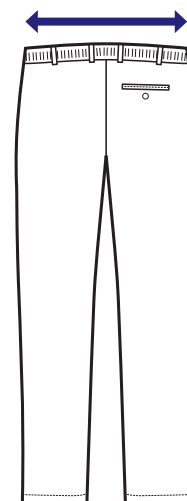

PANTALONE SEATTLE
97% cotton
3% spandex
210 gr/m²
NERO

**SUPER
STRETCH**

063679A EXTRA LARGE 3XL
063679B EXTRA LARGE 4XL
063679C EXTRA LARGE 5XL

PANTALONE SEATTLE
96% polyester
4% spandex
200 gr/m²
NERO

**SUPER
STRETCH**

063611A EXTRA LARGE 3XL
063611B EXTRA LARGE 4XL
063611C EXTRA LARGE 5XL

PANTALONE SEATTLE
96% polyester
4% spandex
200 gr/m²
BLU

063602A EXTRA LARGE 3XL
063602B EXTRA LARGE 4XL
063602C EXTRA LARGE 5XL

TAGLIA SIZE	MISURA DEL CAPO CLOTH MEASURE
EXTRA LARGE 3XL	cm 118
EXTRA LARGE 4XL	cm 126
EXTRA LARGE 5XL	cm 134