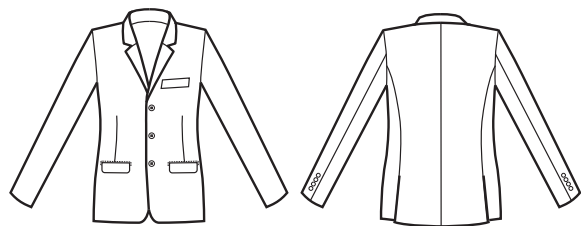

GIACCHE UOMO MISTO LANA STRETCH
44% wool • 54% polyester • 2% spandex - 180gr/m²