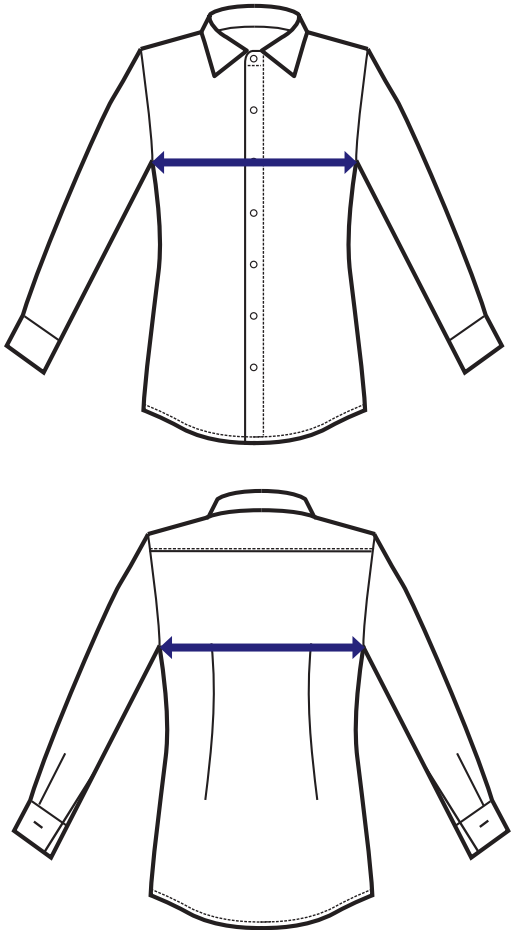

**CAMICIA UNISEX
NEVADA**
97% cotton
3% spandex
136 gr/m²
BIANCO

**CAMICIA UNISEX
NEVADA**
97% cotton
3% spandex
136 gr/m²
BIANCO

STRETCH

**MISURA DEL CAPO
CLOTH MEASURE**

061500A EXTRA LARGE 3XL

cm 138

061500B EXTRA LARGE 4XL

cm 146

061500C EXTRA LARGE 5XL

cm 154