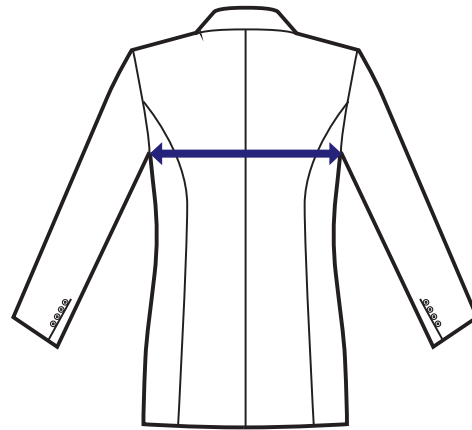

GIACCA UOMO 3 BOTTONI 100% polyester 220 gr/m² BLU 053302A EXTRA LARGE 3XL 053302B EXTRA LARGE 4XL 053302C EXTRA LARGE 5XL	GIACCA UOMO 3 BOTTONI 100% polyester 220 gr/m² NERO 053301A EXTRA LARGE 3XL 053301B EXTRA LARGE 4XL 053301C EXTRA LARGE 5XL
TAGLIA SIZE	MISURA DEL CAPO CLOTH MEASURE
EXTRA LARGE 3XL	cm 134
EXTRA LARGE 4XL	cm 142
EXTRA LARGE 5XL	cm 150