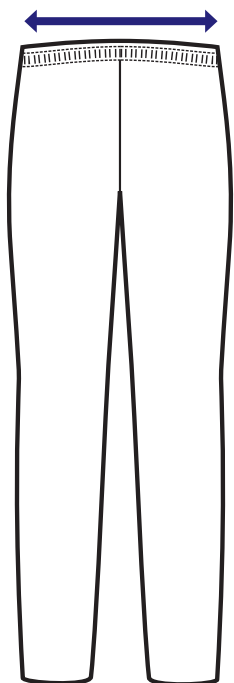

**043832A
043832B
043832C**