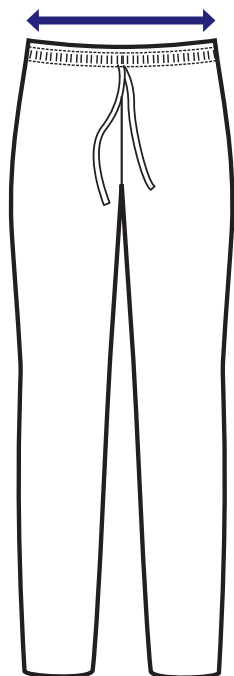

**043832A
043832B
043832C**