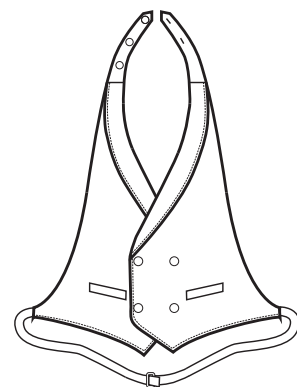

DARLINGTON COLOURS
ONE SIZE

035117
DARLINGTON
100% polyester
200 gr/m²
MURANO 85

NEW

035117
DARLINGTON
100% polyester
200 gr/m²
MURANO 85

NEW