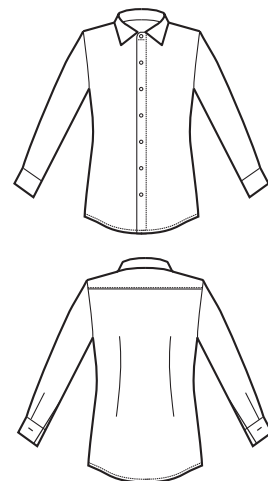

**SUPER DRY
LIGHT**

**IL TESSUTO LEGGERO
ANTIMACCHIA CHE RESPIRA
THE LIGHT ANTISTAIN FABRIC
THAT BREATHES**