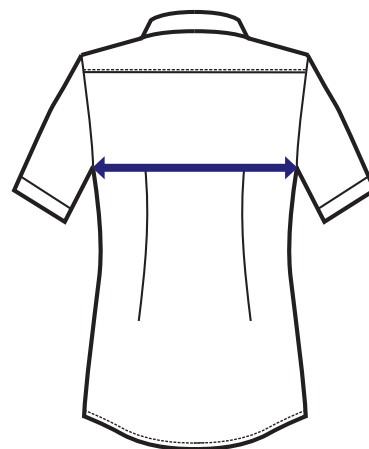

CAMICIA UNISEX NEVADA MEZZA MANICA 97% cotton 3% spandex 136 gr/m² BIANCO STRETCH	MISURA DEL CAPO CLOTH MEASURE
061500AM EXTRA LARGE 3XL	cm 138
061500BM EXTRA LARGE 4XL	cm 146
061500CM EXTRA LARGE 5XL	cm 154