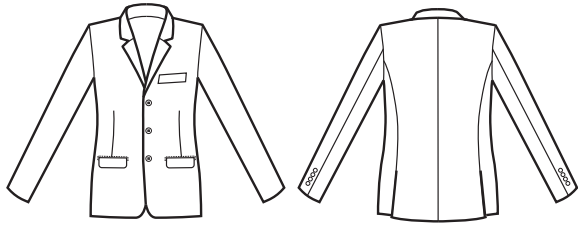

GIACCHE UOMO MISTO LANA STRETCH
44% wool • 54% polyester • 2% spandex - 180gr/m²