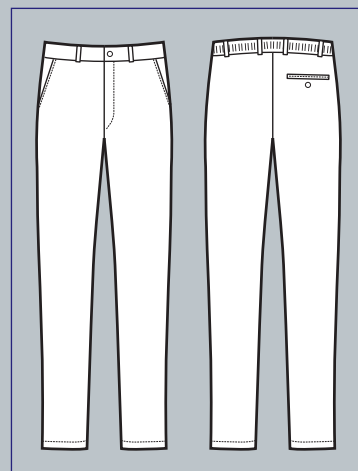

**PANTALONE UNISEX
SEATTLE SUPER STRETCH**

**CINTURA DIETRO CON ELASTICO
EXTRA COMODA**

**ELASTIC WAISTBAND ON THE BACK
EXTRA COMFORTABLE**

SLIM

NEW

**SUPER
STRETCH**

**063602
PANTALONE SEATTLE**
96% polyester • 4% spandex
200 gr/m²
tg. 40 • 42 • 44 • 46 • 48
50 • 52 • 54 • 56 • 58 • 60
BLU

**063602A EXTRA LARGE 3XL
063602B EXTRA LARGE 4XL
063602C EXTRA LARGE 5XL**