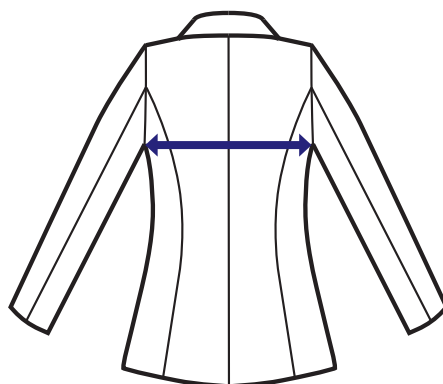

GIACCA DONNA PORTLAND 100% polyester 220 gr/m² NERO 027701A EXTRA LARGE 3XL 027701B EXTRA LARGE 4XL 027701C EXTRA LARGE 5XL	GIACCA DONNA PORTLAND 100% polyester 220 gr/m² BLU 027702A EXTRA LARGE 3XL 027702B EXTRA LARGE 4XL 027702C EXTRA LARGE 5XL
TAGLIA SIZE	MISURA DEL CAPO CLOTH MEASURE
EXTRA LARGE 3XL	cm 120
EXTRA LARGE 4XL	cm 128
EXTRA LARGE 5XL	cm 136