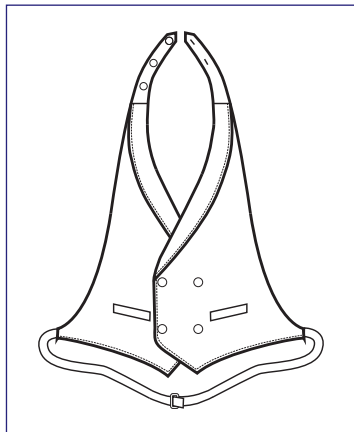

035187
DARLINGTON
100% polyester
220 gr/m²
ANTRACITE +
NERO