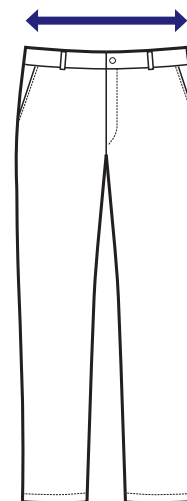

PANTALONE SEATTLE
97% cotton
3% spandex
210 gr/m²
NERO

**SUPER
STRETCH**

063679A EXTRA LARGE 3XL
063679B EXTRA LARGE 4XL
063679C EXTRA LARGE 5XL

PANTALONE SEATTLE
96% polyester
4% spandex
200 gr/m²
NERO

**SUPER
STRETCH**

063611A EXTRA LARGE 3XL
063611B EXTRA LARGE 4XL
063611C EXTRA LARGE 5XL

PANTALONE SEATTLE
96% polyester
4% spandex
200 gr/m²
BLU

063602A EXTRA LARGE 3XL
063602B EXTRA LARGE 4XL
063602C EXTRA LARGE 5XL

TAGLIA SIZE	MISURA DEL CAPO CLOTH MEASURE
EXTRA LARGE 3XL	cm 118
EXTRA LARGE 4XL	cm 126
EXTRA LARGE 5XL	cm 134