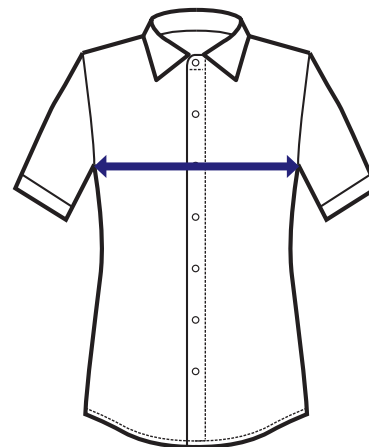

CAMICIA UNISEX NEVADA MEZZA MANICA 97% cotton 3% spandex 136 gr/m² BIANCO STRETCH	MISURA DEL CAPO CLOTH MEASURE
061500AM EXTRA LARGE 3XL	cm 138
061500BM EXTRA LARGE 4XL	cm 146
061500CM EXTRA LARGE 5XL	cm 154