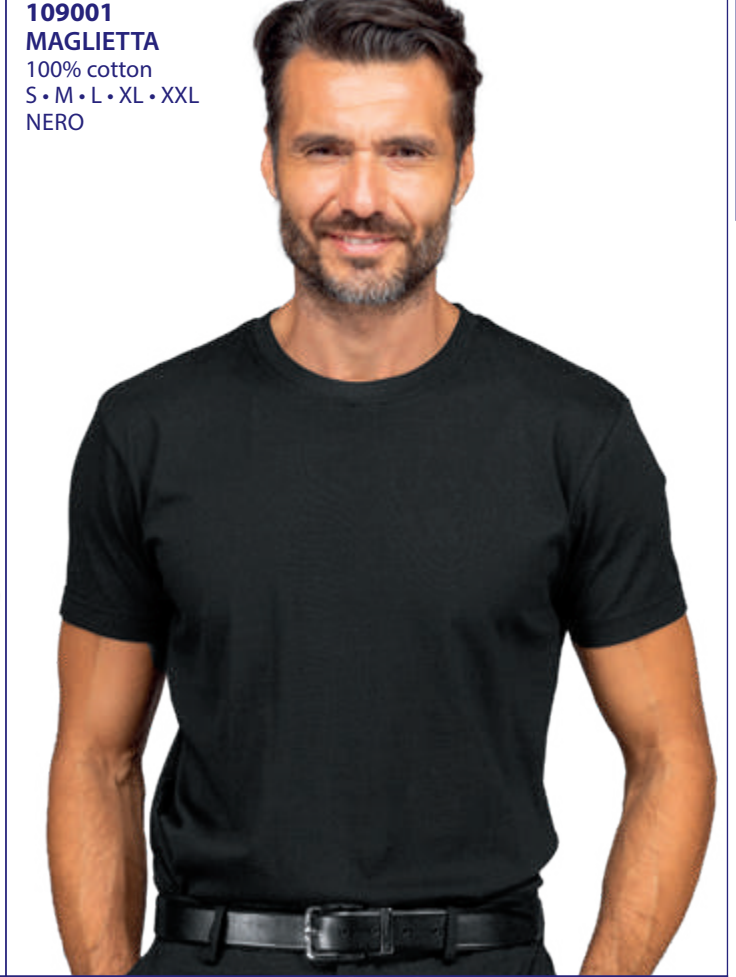

125001
POLO UNISEX
MANICA CORTA
100% cotton
200 gr/m²
XS • S • M • L • XL • XXL
NERO