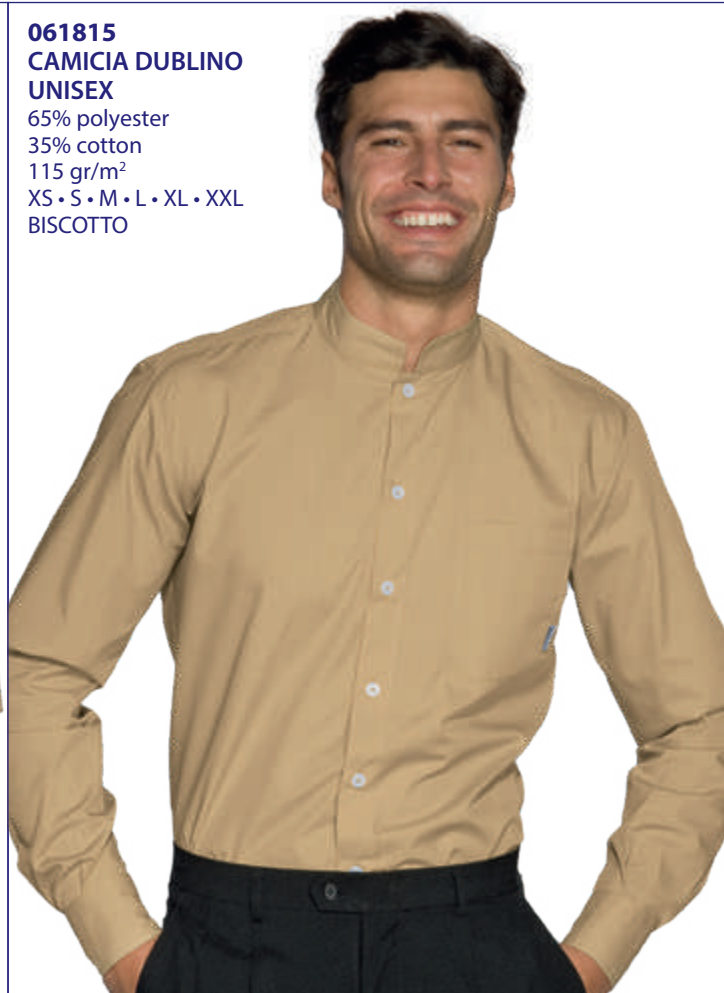

061817M
CAMICIA DUBLINO
UNISEX
MEZZA MANICA
HALF SLEEVE
65% polyester
35% cotton
115 gr/m²
XS • S • M • L • XL • XXL
CACAO

061815
CAMICIA DUBLINO
UNISEX
65% polyester
35% cotton
115 gr/m²
XS • S • M • L • XL • XXL
BISCOTTO